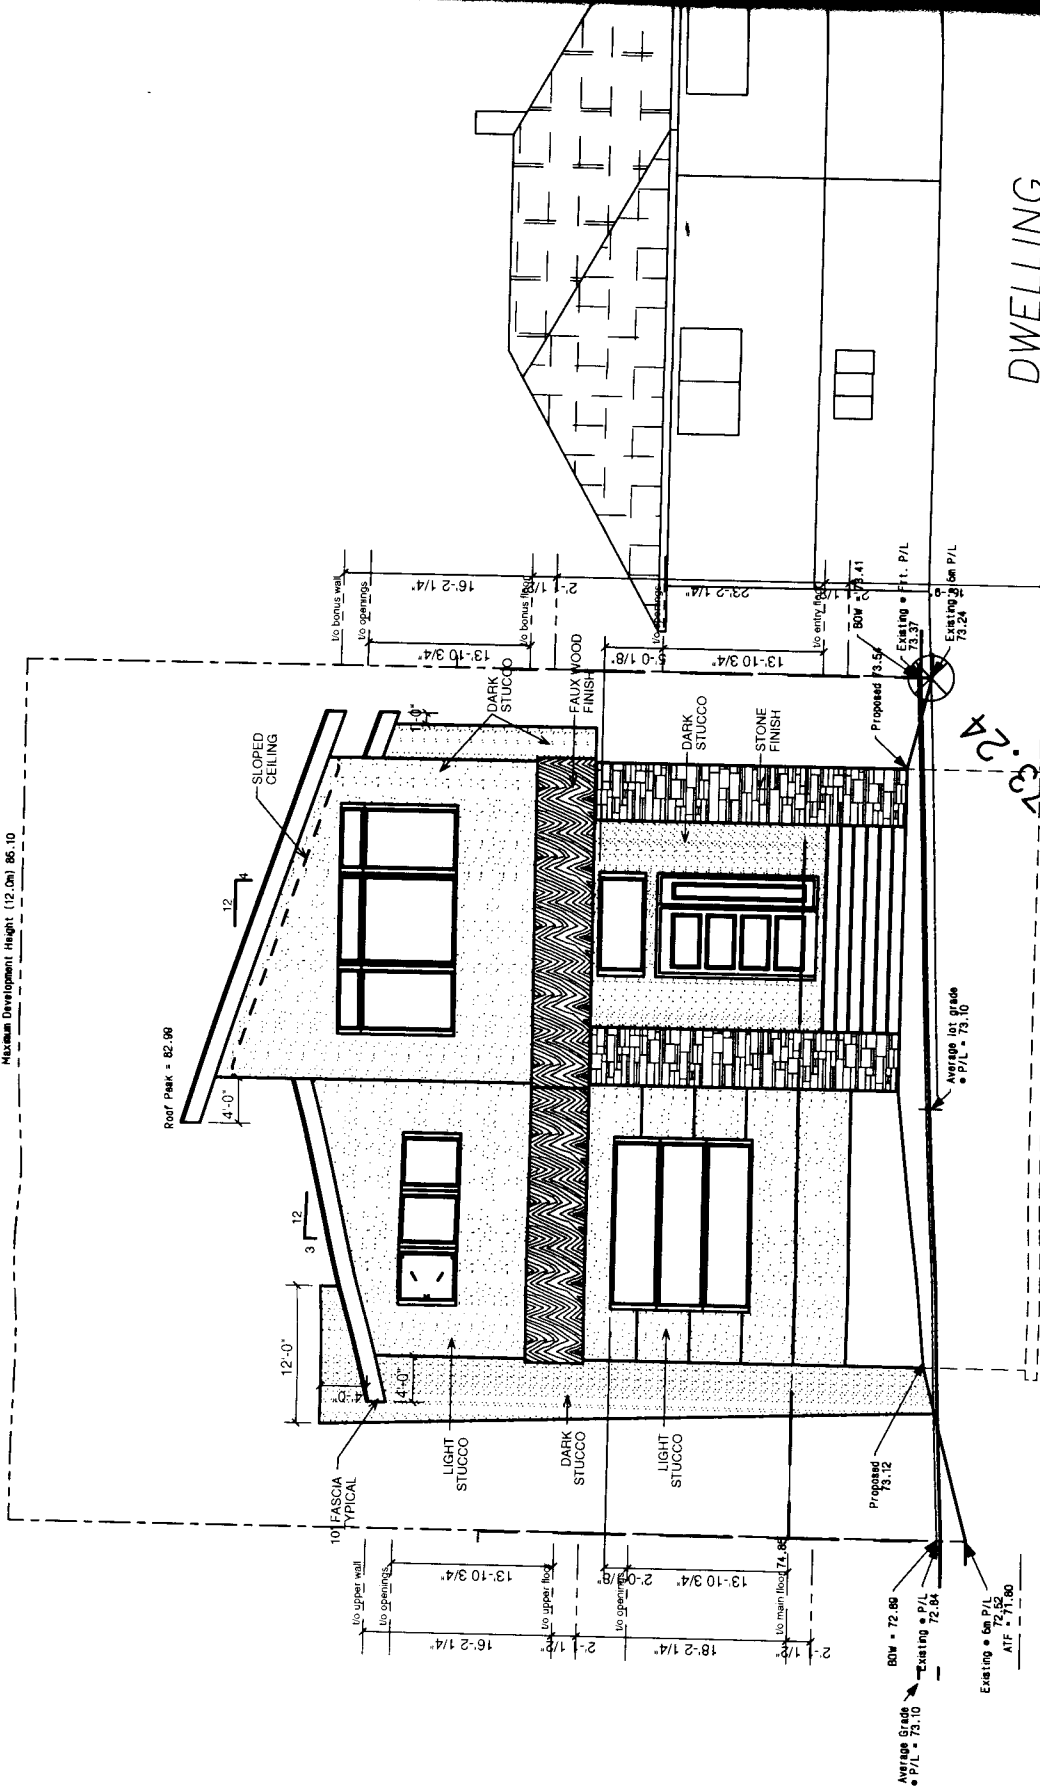

Museum Development Height (12.0m) 86.10

DWELLING  
 MFJ=1074.80  
 RP=1078.90  
 No. 29

CITY OF CALGARY - PLANNING, DEVELOPMENT AND ASSESSMENT  
 THESE ARE THE PLANS REFERRED TO IN DEVELOPMENT PERMIT NO.  
 DP No 2014-2800 Date Issued JUN 16 2014